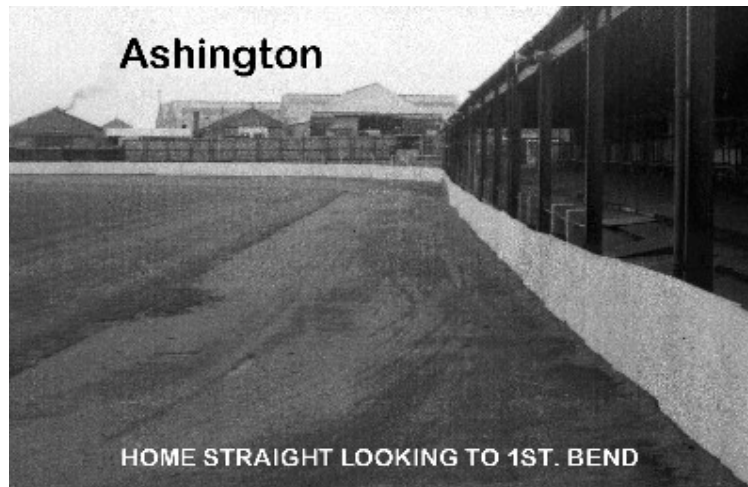

ASHINGTON - Portland Park

Home of Ashington Speedway in 1972

Pictures courtesy of Doug Booth

Pictures (taken in 2007) courtesy of Steve Johnson

We always welcome and value any feedback from our visitors. If you'd like to comment on this article then please fill in our feedback form at <http://www.speedwayplus.com/Ashington.shtml#feedback>